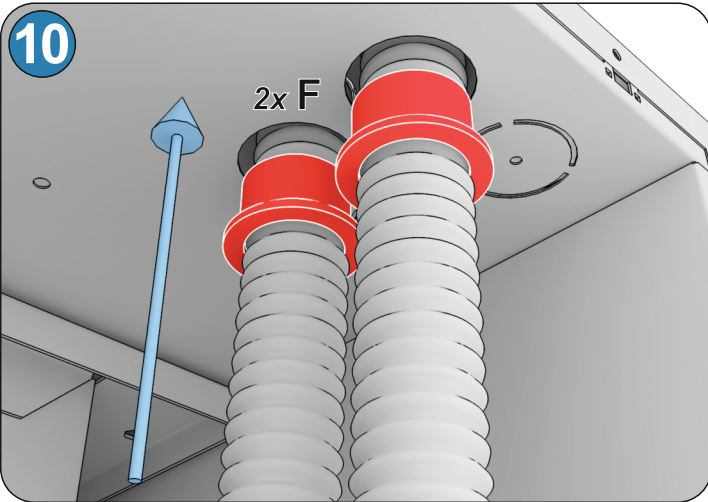

2x G

2x H

09/2020

1800 – Water Heater - 90001697 (DUPLEXbase PT 1800)
2800 – Water Heater - 90001698 (DUPLEXbase PT 2800)
3500 – Water Heater - 90002021 (DUPLEXbase PT 3500)

80001583 - Issue 1 03/24

10