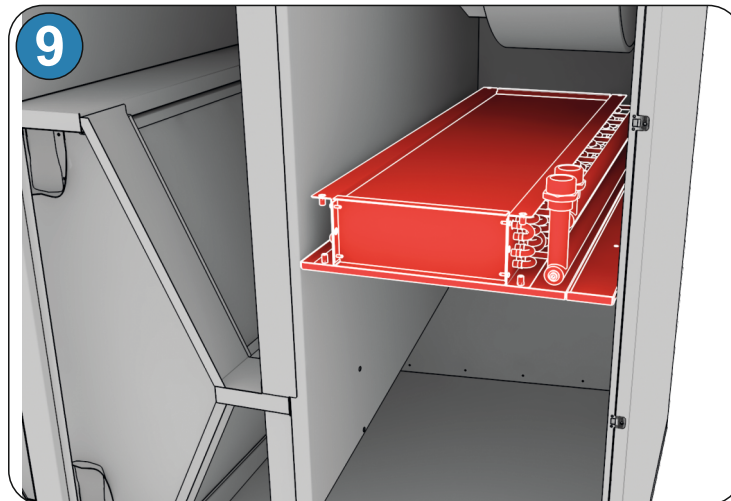

2x G

2x H

09/2020

1800 – Water Heater - 90001697 (DUPLEXbase PT 1800)
2800 – Water Heater - 90001698 (DUPLEXbase PT 2800)
3500 – Water Heater - 90002021 (DUPLEXbase PT 3500)

80001583 - Issue 1 03/24

10