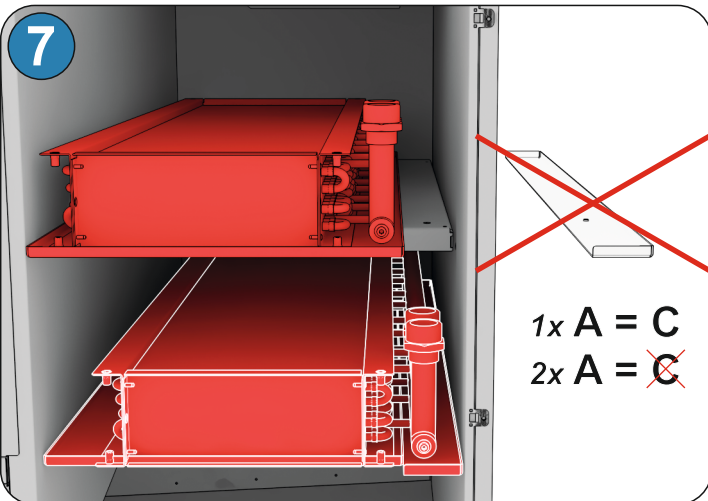

2x G

2x H

09/2020

1800 – Water Heater - 90001697 (DUPLEXbase PT 1800)
2800 – Water Heater - 90001698 (DUPLEXbase PT 2800)
3500 – Water Heater - 90002021 (DUPLEXbase PT 3500)

80001583 - Issue 1 03/24

10