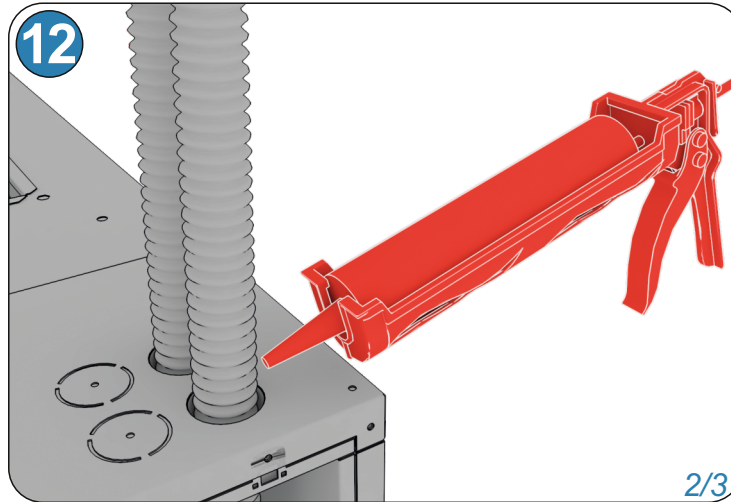

2x G

2x H

09/2020

1800 – Water Heater - 90001697 (DUPLEXbase PT 1800)
2800 – Water Heater - 90001698 (DUPLEXbase PT 2800)
3500 – Water Heater - 90002021 (DUPLEXbase PT 3500)

80001583 - Issue 1 03/24

10